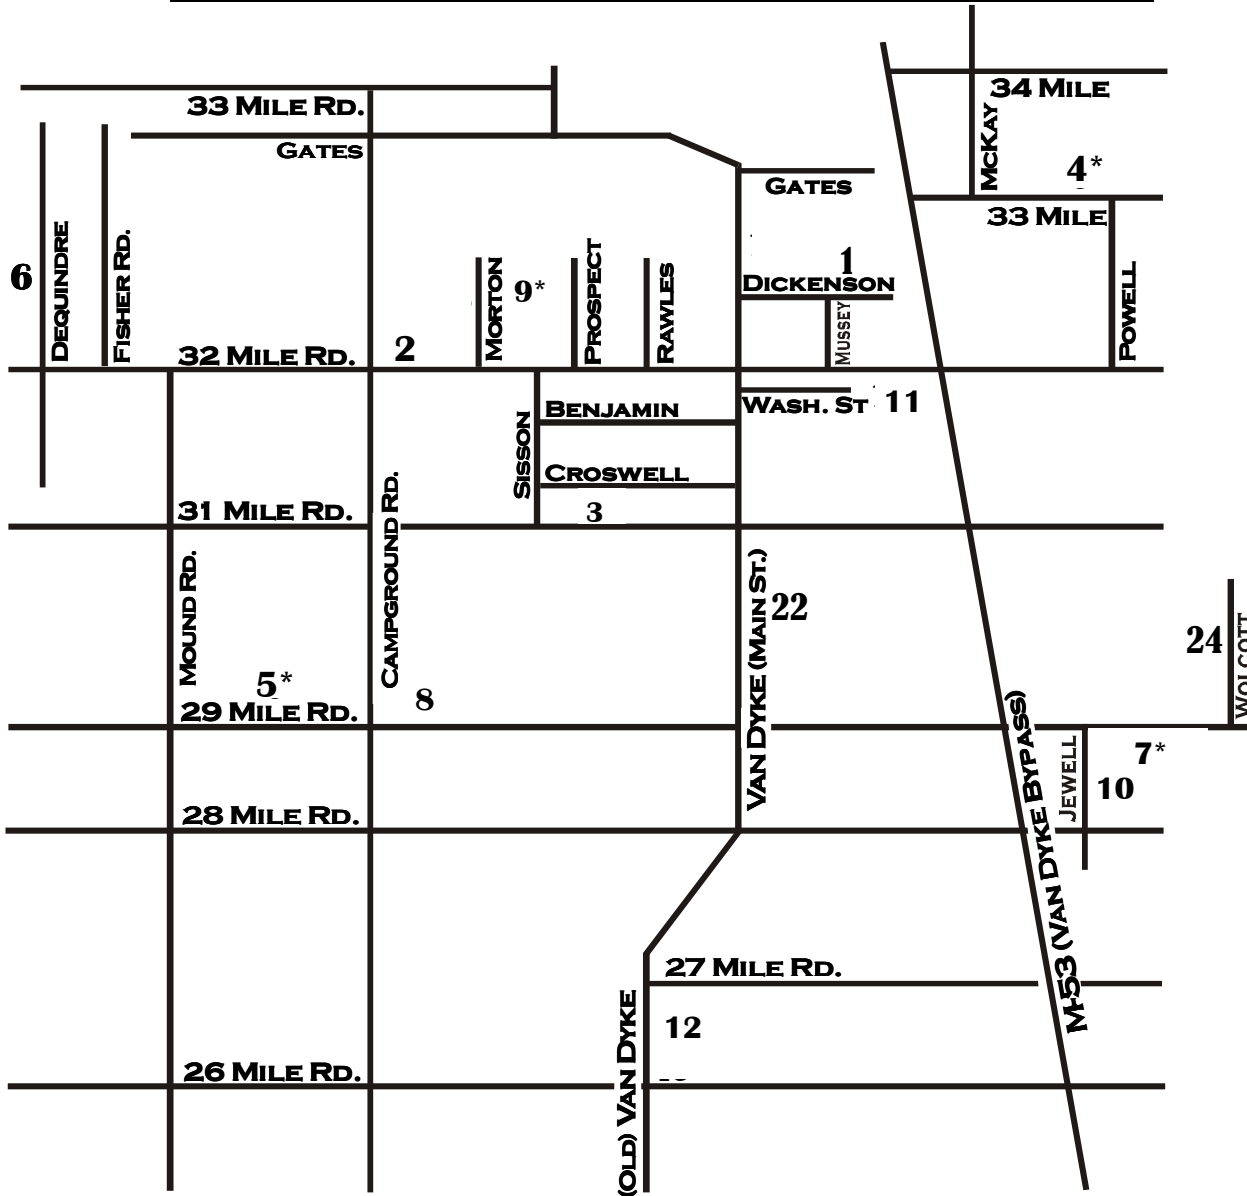

ROMEO-WASHINGTON-BRUCE PARKS & RECREATION

BALL FIELDS

1. Amanda Moore Elem
2. Community Center Fields
3. Croswell Elem
4. Crystal Diamonds*(#3 only)
5. Gilcher-Crissman Park*
6. Hamilton Parsons Elem
7. Hevel Elem*
8. Indian Hills Elem
9. Memorial Field*
10. Powell Middle School
11. Romeo Lions Field
12. Washington Elem

*Field has 90' base lines

BALL FIELDS

P
A
R
K
I
N
G

L
O
T