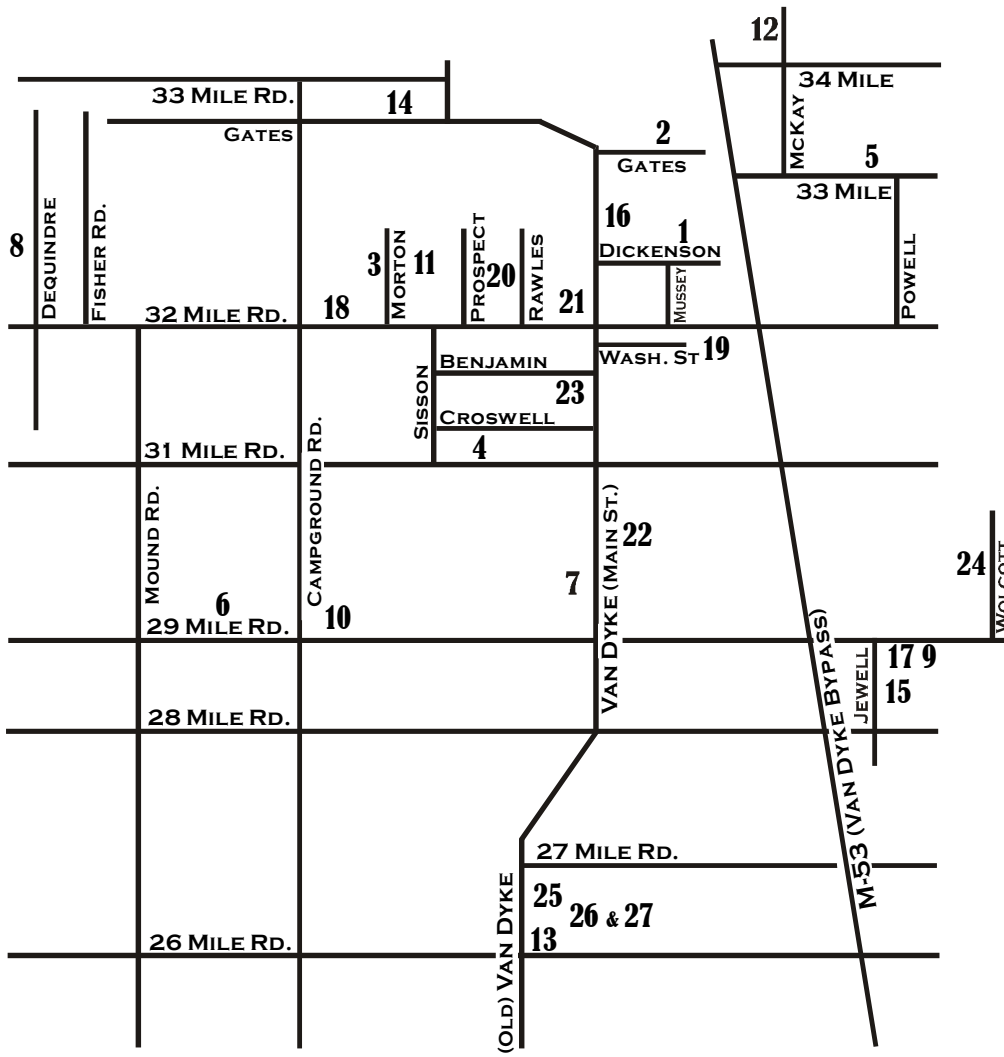

# AROUND TOWN

**N**  
↑  
**Community Map**  
Community Program Locations

- 1 (AM) Amanda Moore Ele.
- 2 (BTP) Bruce Twp. Park
- 3 (CC) Community Center  
Parks & Recreation Offices  
Romeo Sr. Center  
STAR Transportation
- 4 (CROS) Croswell Ele.
- 5 (CD) Crystal Diamonds
- 6 (GCP) Gilcher-Crissman Park
- 7 Graubner Library
- 8 (HP) Hamilton Parsons Ele.
- 9 (HEV) Hevel Elementary
- 10 (IH) Indian Hills Ele.
- 11 Memorial Field
- 12 Orchards Church
- 13 Octagon House
- 14 (OHP) Orchard Hills Park
- 15 (PMS) Powell Middle School
- 16 RCS Adm. Building
- 17 RETC Romeo Ed Tech Center
- 18 (RHS) Romeo High School  
Pool & Skate Park
- 19 Romeo Lions Club  
Ball Field & Peach Fest. Fair Grounds
- 20 (RMS) Romeo Middle School
- 21 (RVP) Romeo Village Park
- 22 Summit Bowling Center
- 23 (TNT) TNT Martial Arts
- 24 Ray Twp. Fields
- 25 (WE) Washington Ele.
- 26 (WTH) Washington Twp Hall  
Washington Sr. Center  
Washington Twp. Offices
- 27 (WTP) Washington Twp Park

Romeo-Washington-Bruce  
Parks and Recreation  
361 Morton Street  
Romeo, MI 48065