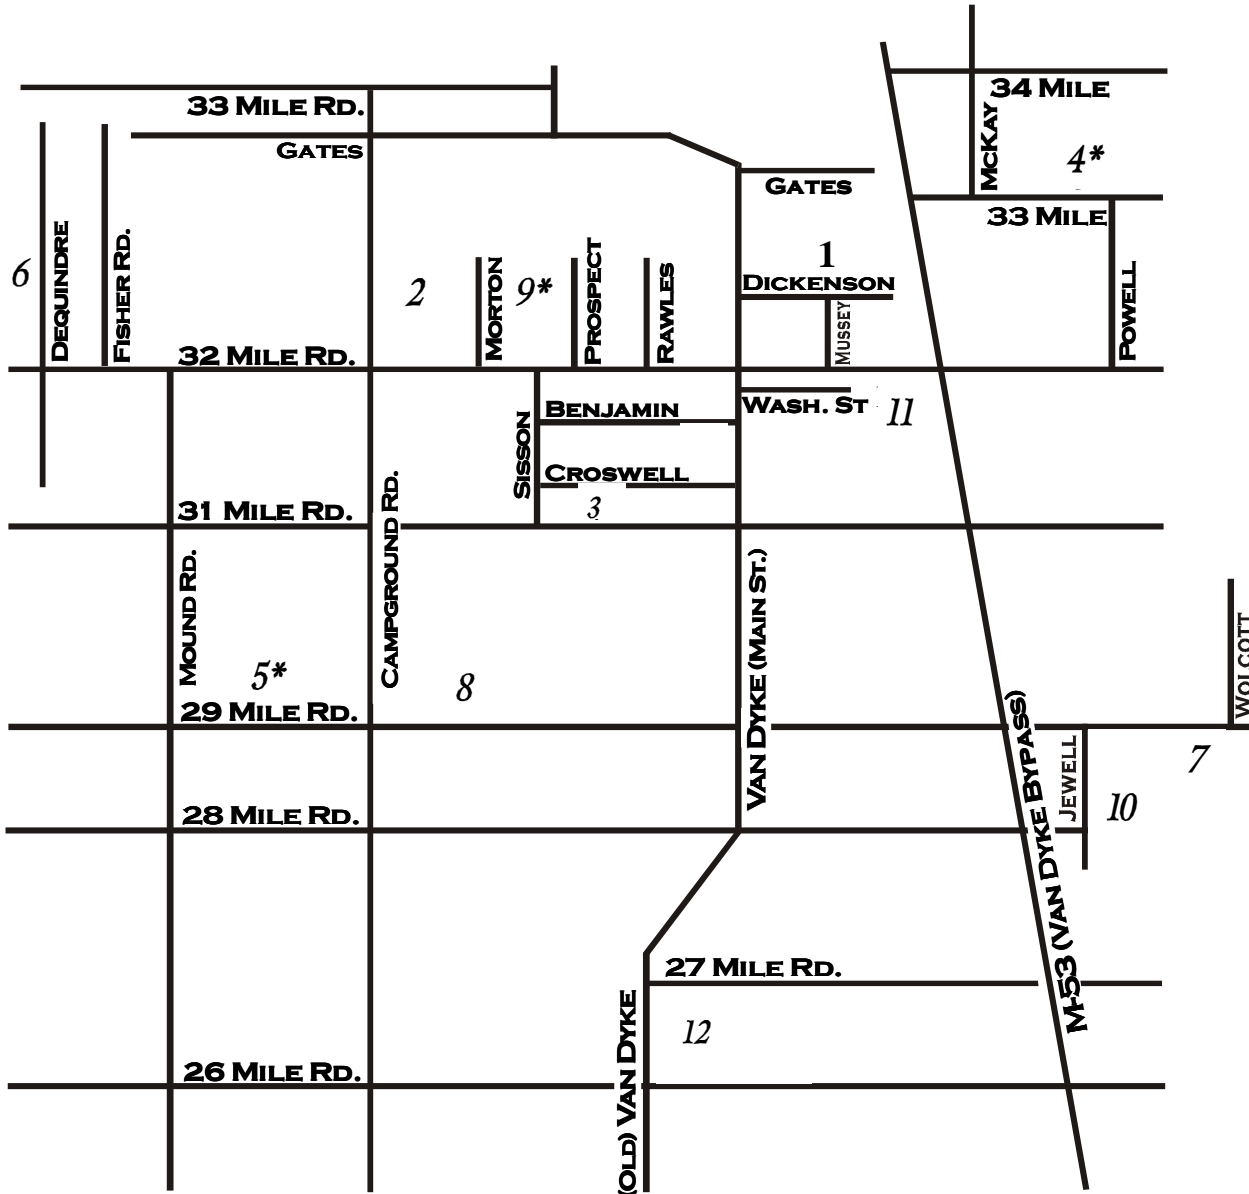

ROMEO-WASHINGTON-BRUCE PARKS & RECREATION ATHLETIC FIELDS

1. Amanda Moore Elem
2. Community Center Fields
3. Croswell Elem
4. Crystal Diamonds*
5. Gilcher-Crissman Park*
6. Hamilton Parsons Elem
7. Hevel Elem
8. Indian Hills Elem
9. Memorial Field*
10. Powell Middle School*
11. Romeo Lions Field
12. Washington Elem

*A Ball Field with 90' base lines

ATHLETIC FIELDS

 = Ball Field

P
A
R
K
I
N
G

L
O
T